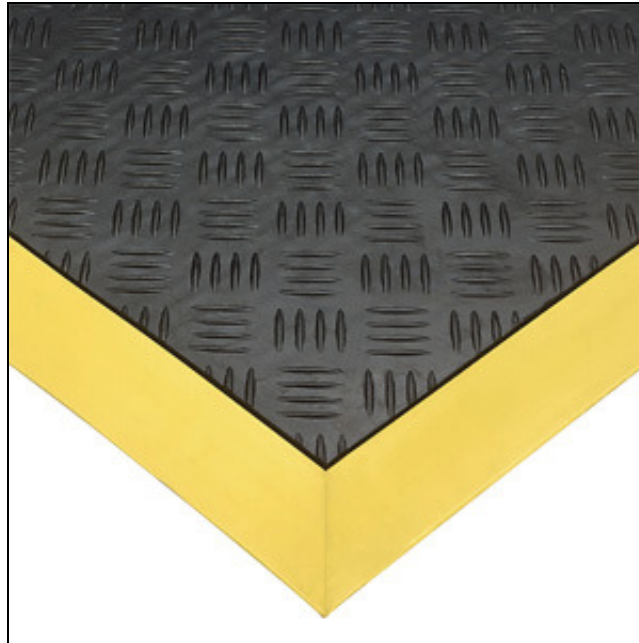

## Safety Zone Interlock Anti-Fatigue Mats

Safety Zone Interlock Mats are puzzle piece anti-fatigue mats for work areas with moderate foot traffic. They reduce worker fatigue and can be customized to just about any length needed.

- Premier anti-fatigue mat composed of interlocking sections that can be linked together to form a continuous runner.
- Deck-plate top surface provides additional traction to prevent slips and falls, even when wet.
- Optional OSHA yellow beveled borders to promote safety.
- 100% Rubber Construction; Available in 1/2" thickness.
- Ideal in dry areas or locations with some water spray.